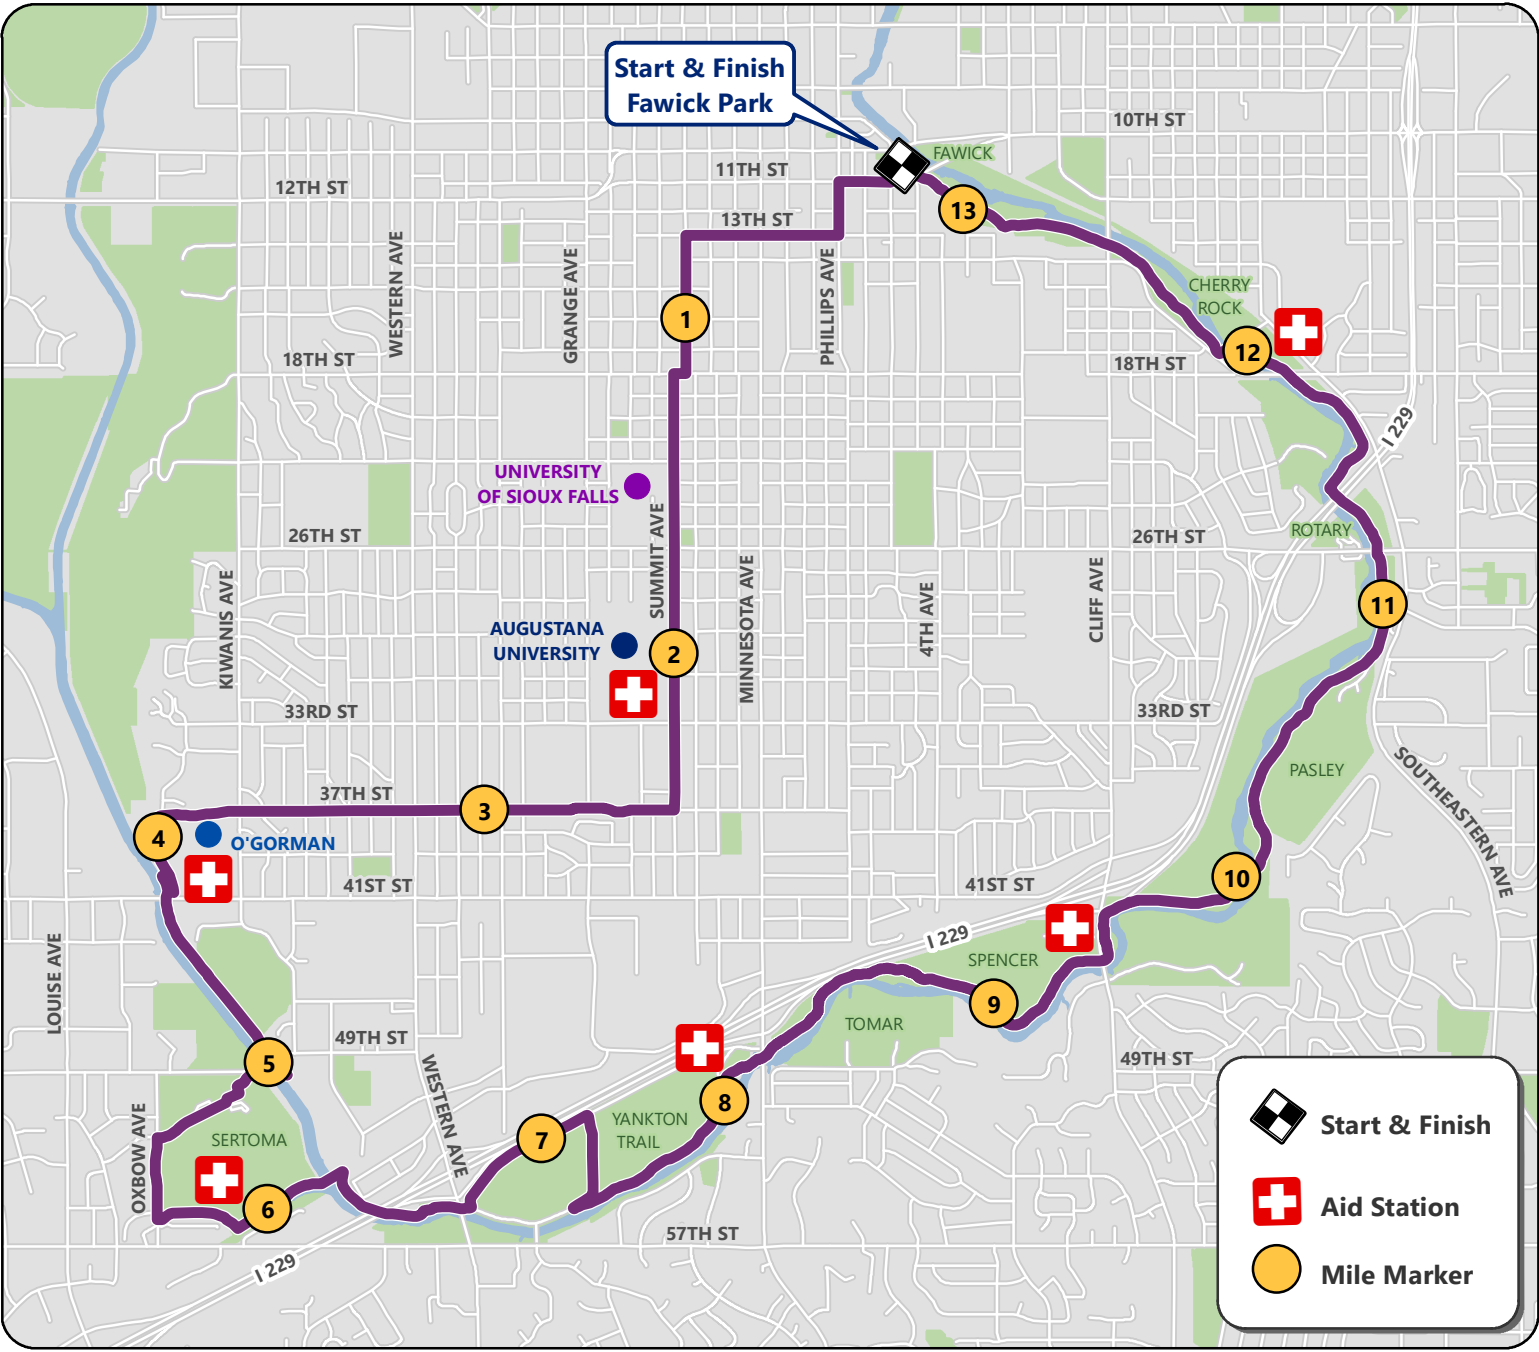

Start & Finish
Fawick Park

-  Start & Finish
-  Aid Station
-  Mile Marker